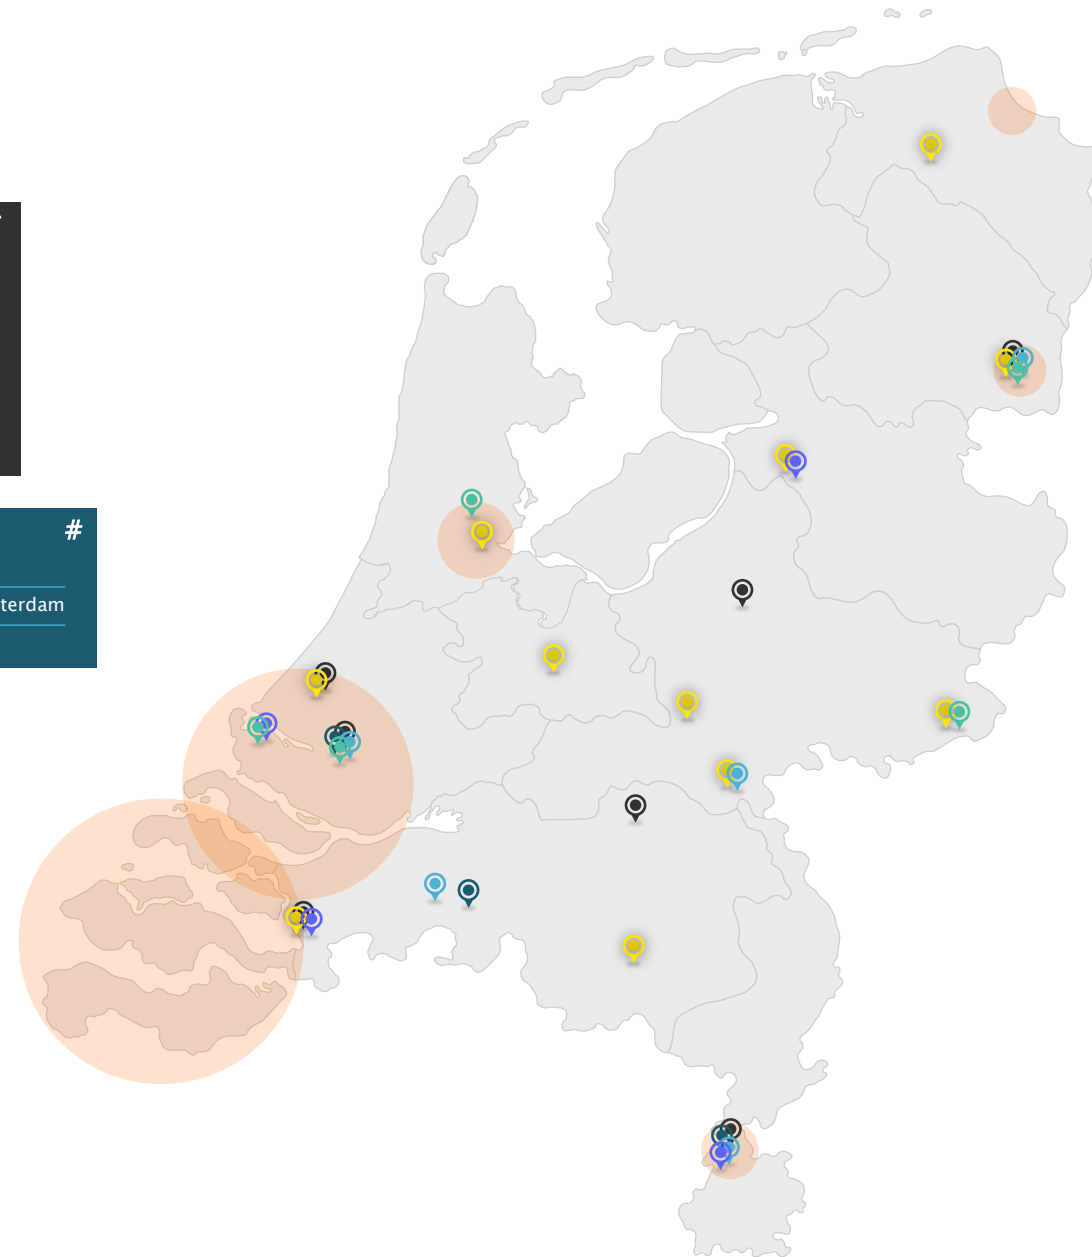

CHEMIECLUSTERS *

Chemelot, Sittard-Geleen
Zeeland
Rotterdam-Rijnmond
Amsterdam
Emmen
Delfzijl

COCI'S¹ *

Brightlands Chemelot Campus, Sittard-Geleen
Green Chemistry Campus (GCC), Bergen op Zoom
COCi Biotech Campus Delft, Delft
COCi Green PAC Emmen, Emmen
Pivot Park, Oss
Plant One Rotterdam, Rotterdam
S/park Open Innovation Centre, Deventer

I-LABS² *

iLab Nijmegen, Nijmegen
TU/e Innovation Lab, Eindhoven
Innovation Lab Chemistry Amsterdam (ILCA), Amsterdam
iLAB Biotech Campus Delft, Delft
iLAB Green PAC, Zwolle
iLAB Green PAC, Emmen
iLAB Biobased Products, Wageningen
iLAB Utrecht, Utrecht
Innolab Chemie Groningen, Groningen
iLAB High Tech Factory, Enschede
iLAB Green Chemistry, Bergen op Zoom

FIELDLABS

CAMPIONE, Gilze Rijen
Fieldlab Industriële Elektrificatie (in oprichting), Rotterdam
BrightSite (in oprichting), Sittard-Geleen

COE'S³

CHILL, Geleen
HAN Biocentre, Nijmegen
RDM Centre of Expertise, Rotterdam
CoE Biobased Economy, Breda
Green PAC, Emmen

CIV'S⁴

Polymeren, Coatings en Composieten, Zwolle
Maintenance & Procestechneik, Brielle
Biobased Economy, Bergen op Zoom
CHILL, Geleen

RIF⁵

DC TECH, Emmen
Food & Proces Tech Campus, Zaandam
RDM Training plant, Rotterdam
Praktijkcentrum Procestechneik, Enschede
Plant of the Future, Brielle
Community of Practice-Limburg I-Labs

¹ Centers of Open Chemical Innovation, voor scale-up bedrijven

² Innovatie labs: centra voor start-up bedrijfjes)

³ HBO PPS Centers of Expertise

⁴ MBO PPS Centra voor Innovatief Vakmanschap

⁵ MBO PPS centra vanuit het Regionale Investerings Fonds

* Bedrijven

kennis/Onderwijs centra