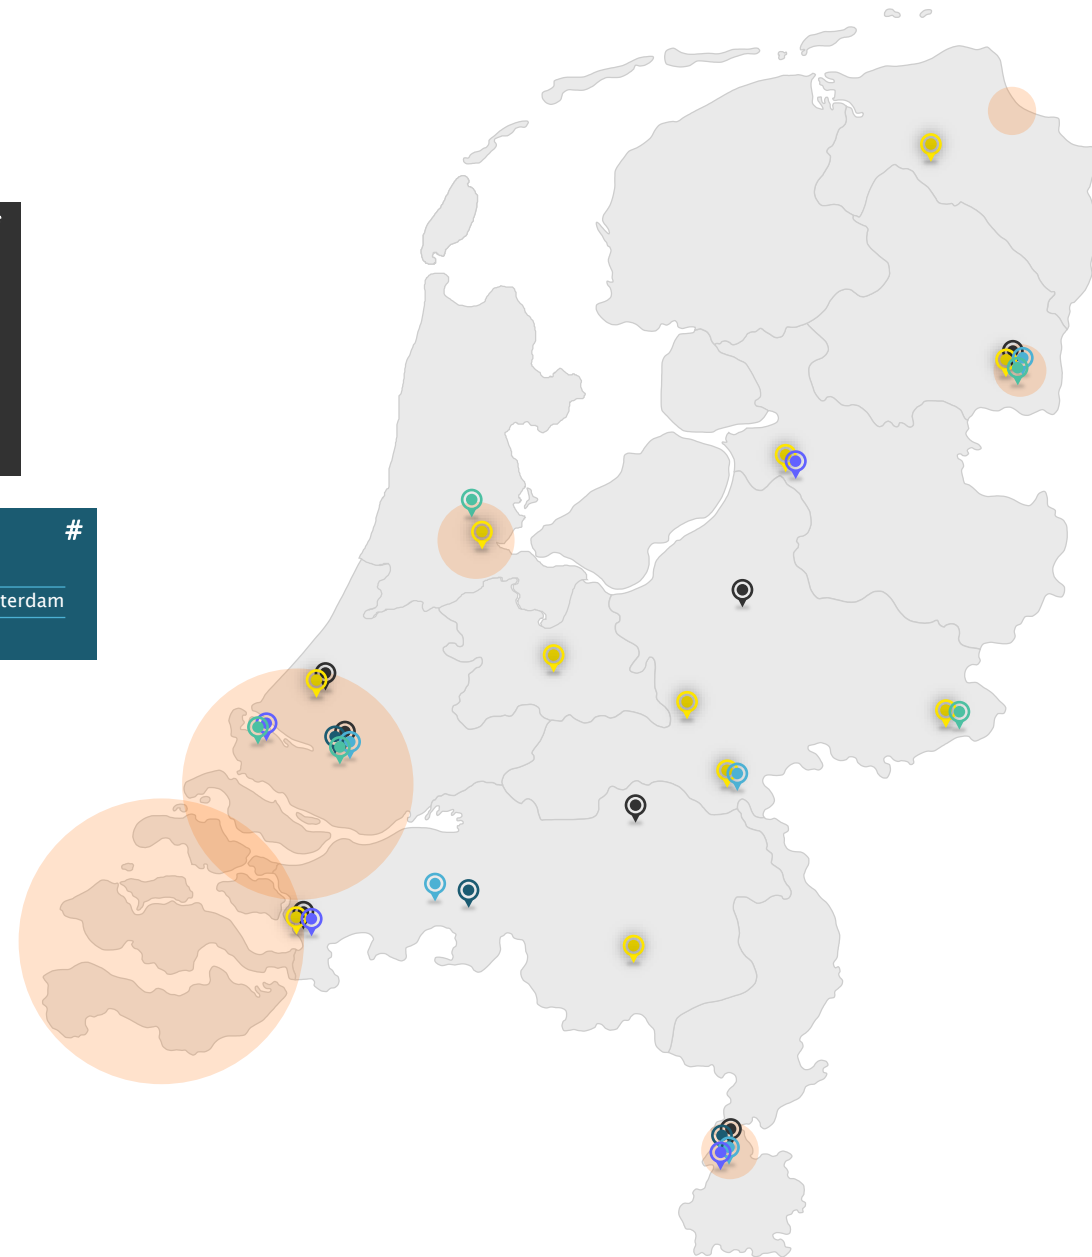

CHEMIECLUSTERS *

Chemelot, Sittard-Geleen
Zeeland
Rotterdam-Rijnmond
Amsterdam
Emmen
Delfzijl

I-LABS² *

iLab Nijmegen, Nijmegen
TU/e Innovation Lab, Eindhoven
Innovation Lab Chemistry Amsterdam (ILCA), Amsterdam
iLAB Biotech Campus Delft, Delft
iLAB Green PAC Zwolle, Zwolle
iLAB Green PAC Emmen, Emmen
iLAB Biobased Products Wageningen, Wageningen
iLAB Utrecht, Utrecht
Innolab Chemie Groningen, Groningen
iLAB High Tech Factory, Enschede
iLAB Green Chemistry Bergen op Zoom, Bergen op Zoom

CIV'S⁴

Polymeren, Coatings en Composieten, Zwolle
Maintenance & Procestechiek, Brielle
Biobased Economy, Bergen op Zoom
CHILL, Geleen

COCI'S¹ *

Brightlands Chemelot Campus, Sittard-Geleen
Green Chemistry Campus (GCC), Bergen op Zoom
COCi Biotech Campus Delft, Delft
COCi Green PAC Emmen, Emmen
Pivot Park, Oss
Plant One Rotterdam, Rotterdam
S/park Open Innovation Centre, Deventer

FIELDLABS

CAMPIONE, Gilze Rijen
Fieldlab Industriële Elektrificatie (in oprichting), Rotterdam
BrightSite (in oprichting), Sittard-Geleen

COE'S³

CHILL, Geleen
HAN Biocentre, Nijmegen
RDM Centre of Expertise, Rotterdam
CoE Biobased Economy, Breda
Green PAC, Emmen

RIF⁵

DC TECH, Emmen
Food & Proces Tech Campus, Zaandam
RDM Training plant, Rotterdam
Praktijkcentrum Procestechologie, Enschede
Plant of the Future, Brielle

¹ Centers of Open Chemical Innovation, voor scale-up bedrijven

² Innovatie labs: centra voor start-up bedrijfjes)

³ HBO PPS Centers of Expertise

⁴ MBO PPS Centra voor Innovatief Vakmanschap

⁵ MBO PPS centra vanuit het Regionale Investerings Fonds

* Bedrijven

kennis/Onderwijs centra